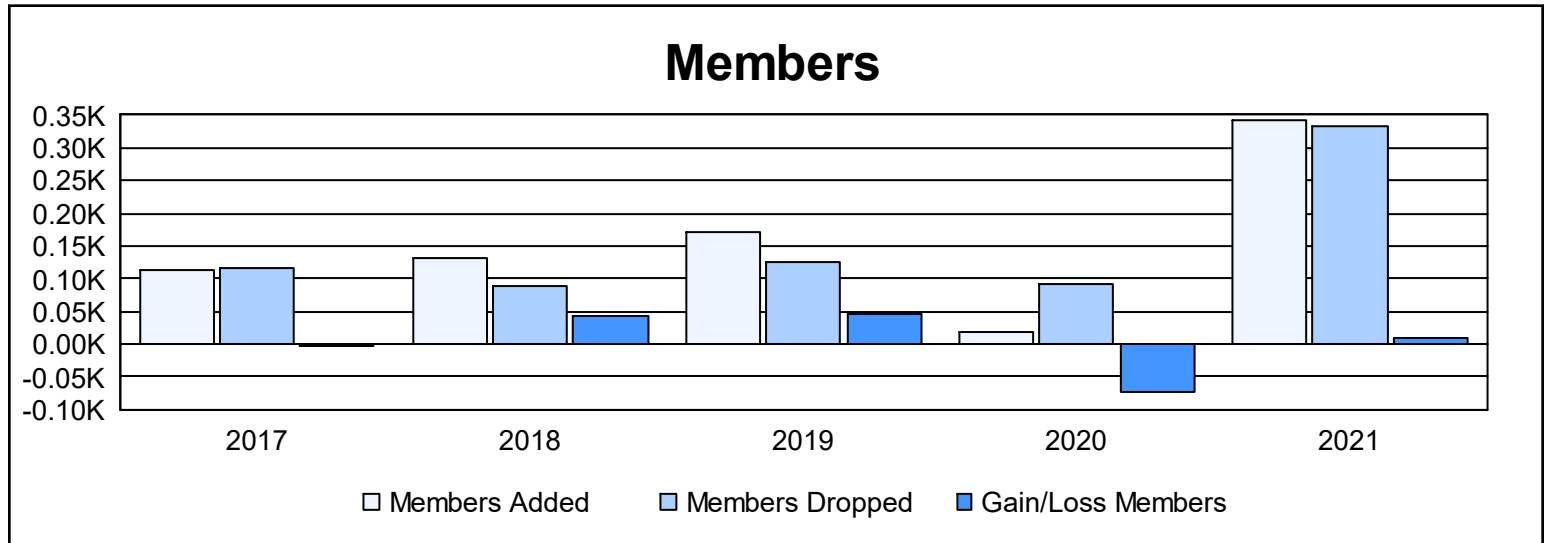

Year	New Clubs	Dropped Clubs	Gain/ Loss Clubs	New Members	Charter Members	Reinstate Members	Transfer Members	Total Member Added	Total Members Dropped	Gain/ Loss Members
2016-2017	1	1	0	71	23	16	2	112	115	-3
2017-2018	1	0	1	92	32	3	5	132	90	42
2018-2019	1	2	-1	67	98	2	4	171	126	45
2019-2020	0	1	-1	9	0	4	5	18	92	-74
2020-2021	5	4	1	134	167	31	10	342	333	9
<b>Average</b>	<b>2</b>	<b>2</b>	<b>0</b>	<b>75</b>	<b>64</b>	<b>11</b>	<b>5</b>	<b>155</b>	<b>151</b>	<b>4</b>

### Membership Composition June 2021 Cumulative