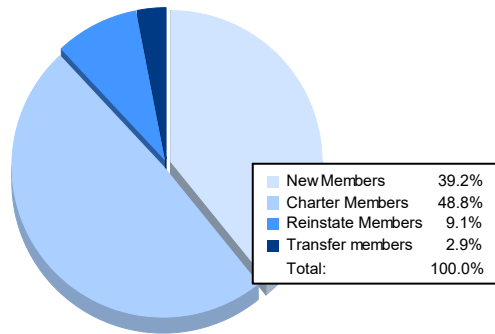

Year	New Clubs	Dropped Clubs	Gain/ Loss Clubs	New Members	Charter Members	Reinstate Members	Transfer Members	Total Member Added	Total Members Dropped	Gain/ Loss Members
2016-2017	1	1	0	71	23	16	2	112	115	-3
2017-2018	1	0	1	92	32	3	5	132	90	42
2018-2019	1	2	-1	67	98	2	4	171	126	45
2019-2020	0	1	-1	9	0	4	5	18	92	-74
2020-2021	5	4	1	134	167	31	10	342	333	9
<b>Average</b>	<b>2</b>	<b>2</b>	<b>0</b>	<b>75</b>	<b>64</b>	<b>11</b>	<b>5</b>	<b>155</b>	<b>151</b>	<b>4</b>

### Membership Composition June 2021 Cumulative

### Gender Composition June 2021 Cumulative