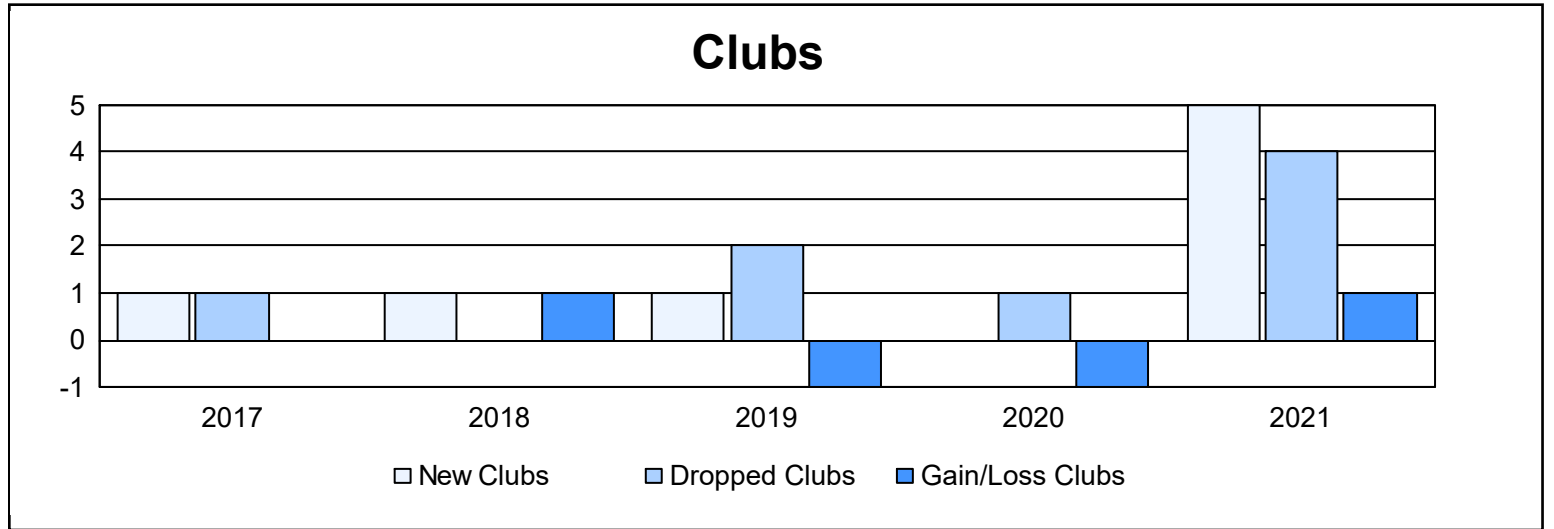

Year	New Clubs	Dropped Clubs	Gain/ Loss Clubs	New Members	Charter Members	Reinstate Members	Transfer Members	Total Member Added	Total Members Dropped	Gain/ Loss Members
2016-2017	1	1	0	71	23	16	2	112	115	-3
2017-2018	1	0	1	92	32	3	5	132	90	42
2018-2019	1	2	-1	67	98	2	4	171	126	45
2019-2020	0	1	-1	9	0	4	5	18	92	-74
2020-2021	5	4	1	134	167	31	10	342	333	9
<b>Average</b>	<b>2</b>	<b>2</b>	<b>0</b>	<b>75</b>	<b>64</b>	<b>11</b>	<b>5</b>	<b>155</b>	<b>151</b>	<b>4</b>

### Membership Composition June 2021 Cumulative